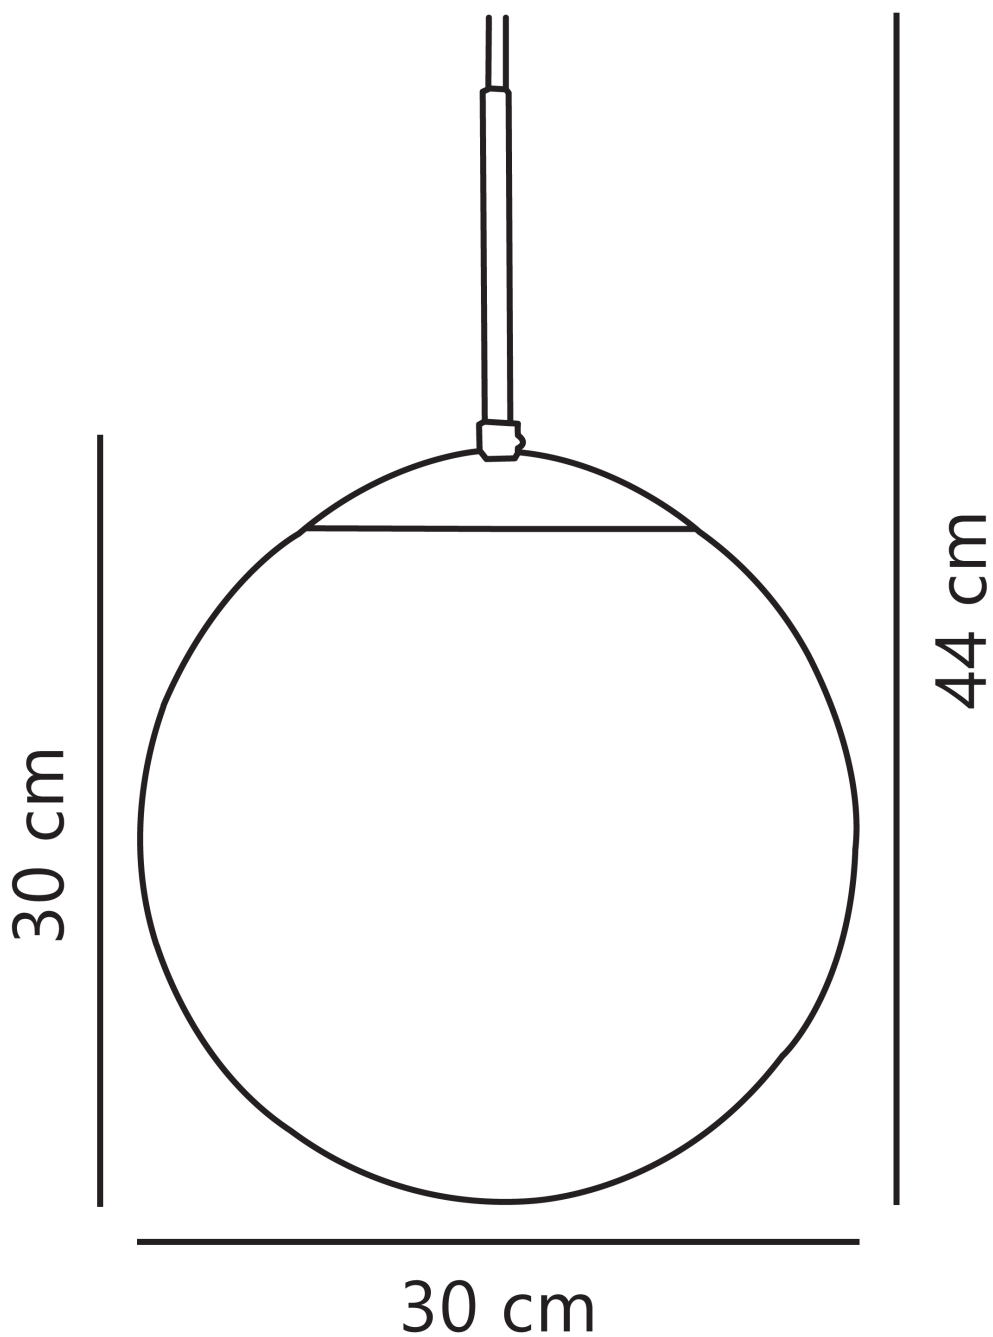

Nordlux - Cafe 30 - 39583001 - Brushed Chrome Opal Glass Ceiling Pendant Light

CONTACT