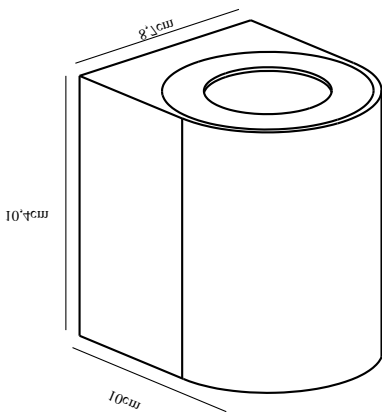

CANTO 2 | WALL LIGHT | BRASS

49701035

nordlux®

Voltage (V): 230 Volt
 IP degree: IP44
 Class (Class 1, Class 2, Class 3):
 Class 1 (Earth contact)
 Bulb base: LED Module
 Dimmerable: False
 Parallel connection: True

Height (cm): 10.4
 Width (cm): 8.7
 Projection (cm): 10
 EAN: 5701581482883
 TUN: 2050188
 Item Number: 49701035

Pcs Per Master Carton: 3
 Sales Box Height (cm): 11.2
 Sales Box Width (cm): 10.6
 Sales Box Depth (cm): 9.3
 Sales Box Volume m³ : 0.0011
 Product net weight (kg): 0.58