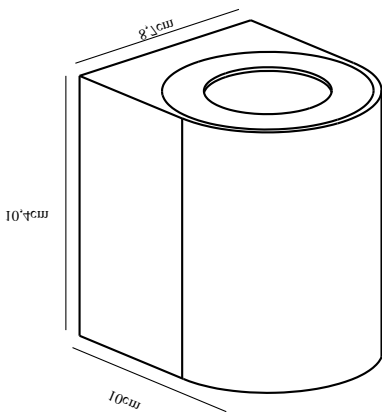

CANTO 2 | WALL LIGHT | GALVANIZED

49701031

nordlux®

Voltage (V): 230 Volt
 IP degree: IP44
 Class (Class 1, Class 2, Class 3):
 Class 1 (Earth contact)
 Bulb base: LED Module
 Dimmerable: False
 Parallel connection: True

Primary material: Galvanized steel
 Color of the Glass: Clear
 Suitable for Seaside: Yes
 Color: Galvanized

Height (cm): 10.4
 Width (cm): 8.5
 Projection (cm): 10
 EAN: 5701581482685
 TUN: 2050186
 Item Number: 49701031
 Pcs Per Master Carton: 3

Sales Box Height (cm): 12
 Sales Box Width (cm): 9
 Sales Box Depth (cm): 11
 Sales Box Volume m³: 0.0012
 Product net weight (kg): 0.7

Brightness of light (Lumen): 500
 Color Temperature (K): 3000
 Ra-value : 80
 Lifetime (h): 25000
 Beam Angle (°) : 120
 Energy Class: F
 Actual Watt (W): 5