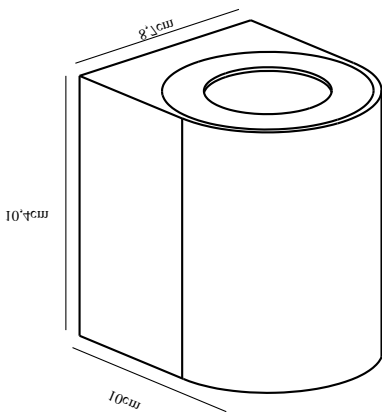

CANTO 2 | WALL LIGHT | GREY

49701010

nordlux®

Voltage (V): 230 Volt
IP degree: IP44
Class (Class 1, Class 2, Class 3):
Class 1 (Earth contact)
Bulb base: LED Module
Dimmerable: False
Parallel connection: True

Height (cm): 10.4
Width (cm): 8.7
Projection (cm): 10
EAN: 5701581482586
TUN: 2050184
Item Number: 49701010

Pcs Per Master Carton: 3
Sales Box Height (cm): 11.2
Sales Box Width (cm): 10.6
Sales Box Depth (cm): 9.3
Sales Box Volume m³: 0.0011
Product net weight (kg): 0.45

Primary material: Aluminium
Color of the Glass: Clear
Suitable for Seaside: No
Color: Grey

Brightness of light (Lumen): 500
Color Temperature (K): 2700
Ra-value : 80
Lifetime (h): 25000
Beam Angle (°) : 120
Energy Class: F
Actual Watt (W): 6