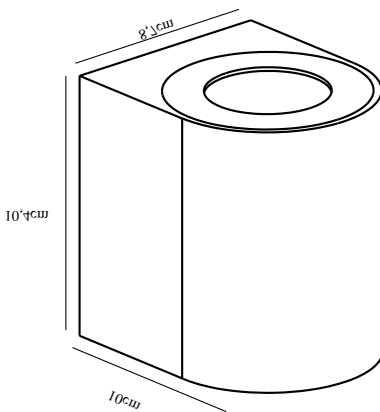

# CANTO 2 | WALL LIGHT | STAINLESS STEEL

49701034

nordlux®

Voltage (V): 230 Volt  
IP degree: IP44  
Class (Class 1, Class 2, Class 3):  
Class 1 (Earth contact)  
Bulb base: LED Module  
Dimmerable: False  
Parallel connection: True

Primary material: Stainless steel  
Color of the Glass: Clear  
Suitable for Seaside: No  
Color: Stainless steel

Height (cm): 10.4  
Width (cm): 8.7  
Projection (cm): 10  
EAN: 5701581482784  
TUN: 2050187  
Item Number: 49701034  
Pcs Per Master Carton: 3

Sales Box Height (cm): 11.2  
Sales Box Width (cm): 10.6  
Sales Box Depth (cm): 9.3  
Sales Box Volume m<sup>3</sup>: 0.0011  
Product net weight (kg): 0.55

Brightness of light (Lumen): 500  
Color Temperature (K): 2700  
Ra-value : 80  
Lifetime (h): 25000  
Beam Angle (°) : 120  
Energy Class: F  
Actual Watt (W): 6

- Three light effects included
- Both up- and downlight
- Built-in parallel connection
- 5 year LED guarantee

Whether Canto 2 is placed indoors or outdoors, the lamp offers a unique lighting experience. The minimalist design makes the lamp both decorative and sculptural. The light flows both up and down, and with the three included pattern inserts, it is possible to change the light image according to desire and personal style.