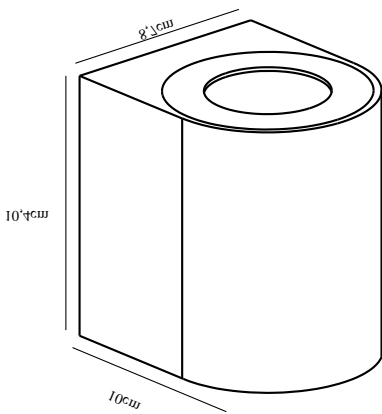

CANTO 2 | WALL LIGHT | WHITE

49701001

nordlux®

Voltage (V): 230 Volt
IP degree: IP44
Class (Class 1, Class 2, Class 3):
Class 1 (Earth contact)
Bulb base: LED Module
Dimmerable: False
Parallel connection: True

Height (cm): 10.4
Width (cm): 8.7
Projection (cm): 10
EAN: 5701581482388
TUN: 2050182
Item Number: 49701001

Pcs Per Master Carton: 3
Sales Box Height (cm): 11.2
Sales Box Width (cm): 10.6
Sales Box Depth (cm): 9.3
Sales Box Volume m³ : 0.0011
Product net weight (kg): 0.45

Primary material: Aluminium
Color of the Glass: Clear
Suitable for Seaside: No
Color: White

Brightness of light (Lumen): 500
Color Temperature (K): 2700
Ra-value : 80
Lifetime (h): 25000
Beam Angle (°) : 120
Energy Class: F
Actual Watt (W): 6