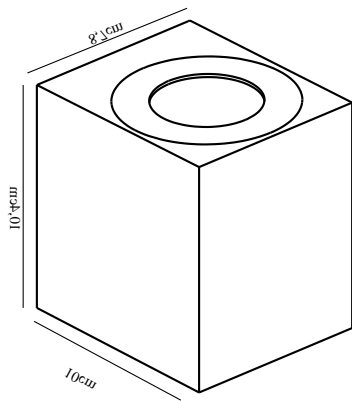

CANTO KUBI 2 | WALL LIGHT | GALVANIZED

49711031

nordlux®

Voltage (V): 230 Volt
IP degree: IP44
Class (Class 1, Class 2, Class 3):
Class 1 (Earth contact)
Bulb base: LED Module
Dimmerable: False
Parallel connection: True

Primary material: Galvanized steel
Color of the Glass: Clear
Suitable for Seaside: Yes
Color: Galvanized

Height (cm): 10.4
Width (cm): 8.5
Projection (cm): 10
EAN: 5701581483286
TUN: 2050193
Item Number: 49711031
Pcs Per Master Carton: 3

Sales Box Height (cm): 12
Sales Box Width (cm): 9
Sales Box Depth (cm): 11
Sales Box Volume m³: 0.0012
Product net weight (kg): 0.75

Brightness of light (Lumen): 500
Color Temperature (K): 2700
Ra-value : 80
Lifetime (h): 25000
Beam Angle (°) : 120
Energy Class: F
Actual Watt (W): 5