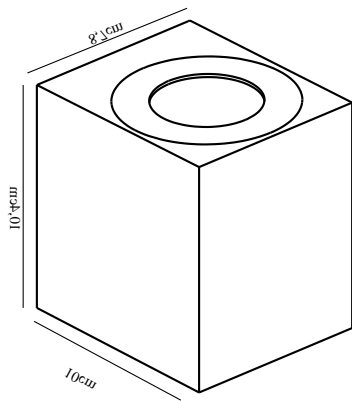

CANTO KUBI 2 | WALL LIGHT | WHITE

49711001

nordlux®

Voltage (V): 230 Volt
IP degree: IP44
Class (Class 1, Class 2, Class 3):
Class 1 (Earth contact)
Bulb base: LED Module
Dimmerable: False
Parallel connection: True

Height (cm): 10.4
Width (cm): 8.7
Projection (cm): 10
EAN: 5701581482982
TUN: 2050190
Item Number: 49711001

Pcs Per Master Carton: 3
Sales Box Height (cm): 11.2
Sales Box Width (cm): 10.6
Sales Box Depth (cm): 9.3
Sales Box Volume m³ : 0.0011
Product net weight (kg): 0.49

Primary material: Aluminium
Color of the Glass: Clear
Suitable for Seaside: No
Color: White

Brightness of light (Lumen): 500
Color Temperature (K): 2700
Ra-value : 80
Lifetime (h): 25000
Beam Angle (°) : 120
Energy Class: F
Actual Watt (W): 6

- Three light effects included • Both up- and downlight
- Built-in parallel connection • 5 year LED guarantee

Whether Canto 2. is placed indoors or outdoors, the lamp offers a unique lighting experience. The minimalist design makes the lamp both decorative and sculptural. The light flows both up and down, and with the three included pattern inserts, it is possible to change the light image according to desire and personal style.