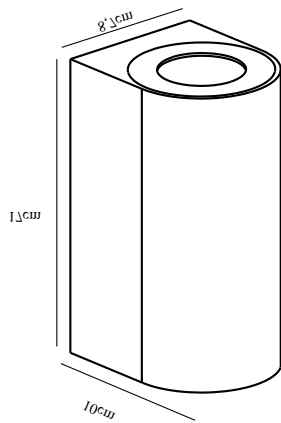

# CANTO MAXI 2 | WALL LIGHT | BRASS

49721035

nordlux®

Voltage (V): 230 Volt  
IP degree: IP44  
Maximum bulb wattage (W):  
2X28W  
Class (Class 1, Class 2, Class 3):  
Class 1 (Earth contact)  
Bulb base: GU10  
Parallel connection: True

Height (cm): 17  
Width (cm): 8.7  
Projection (cm): 10  
EAN: 5701581483989  
TUN: 2050205  
Item Number: 49721035

Pcs Per Master Carton: 3  
Sales Box Height (cm): 17.8  
Sales Box Width(cm): 10.6  
Sales Box Depth (cm): 9.3  
Sales Box Volume m<sup>3</sup> : 0.0018  
Product net weight (kg): 0.69