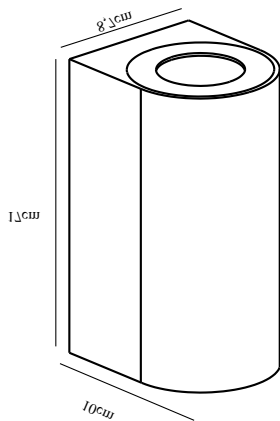

# CANTO MAXI 2 | WALL LIGHT | GALVANIZED

49721031

nordlux<sup>®</sup>

Voltage (V): 230 Volt

IP degree: IP44

Maximum bulb wattage (W):  
2X28W

Class (Class 1, Class 2, Class 3):

Class 1 (Earth contact)

Bulb base: GU10

Parallel connection: True

Height (cm): 16

Width (cm): 8.5

Projection (cm): 10

EAN: 5701581483781

TUN: 2050201

Item Number: 49721031

Pcs Per Master Carton: 3

Sales Box Height (cm): 17

Sales Box Width(cm): 9

Sales Box Depth (cm): 10.6

Sales Box Volume m<sup>3</sup> : 0.0016

Product net weight (kg): 0.84

Primary material: Galvanized steel

Color of the Glass: Clear