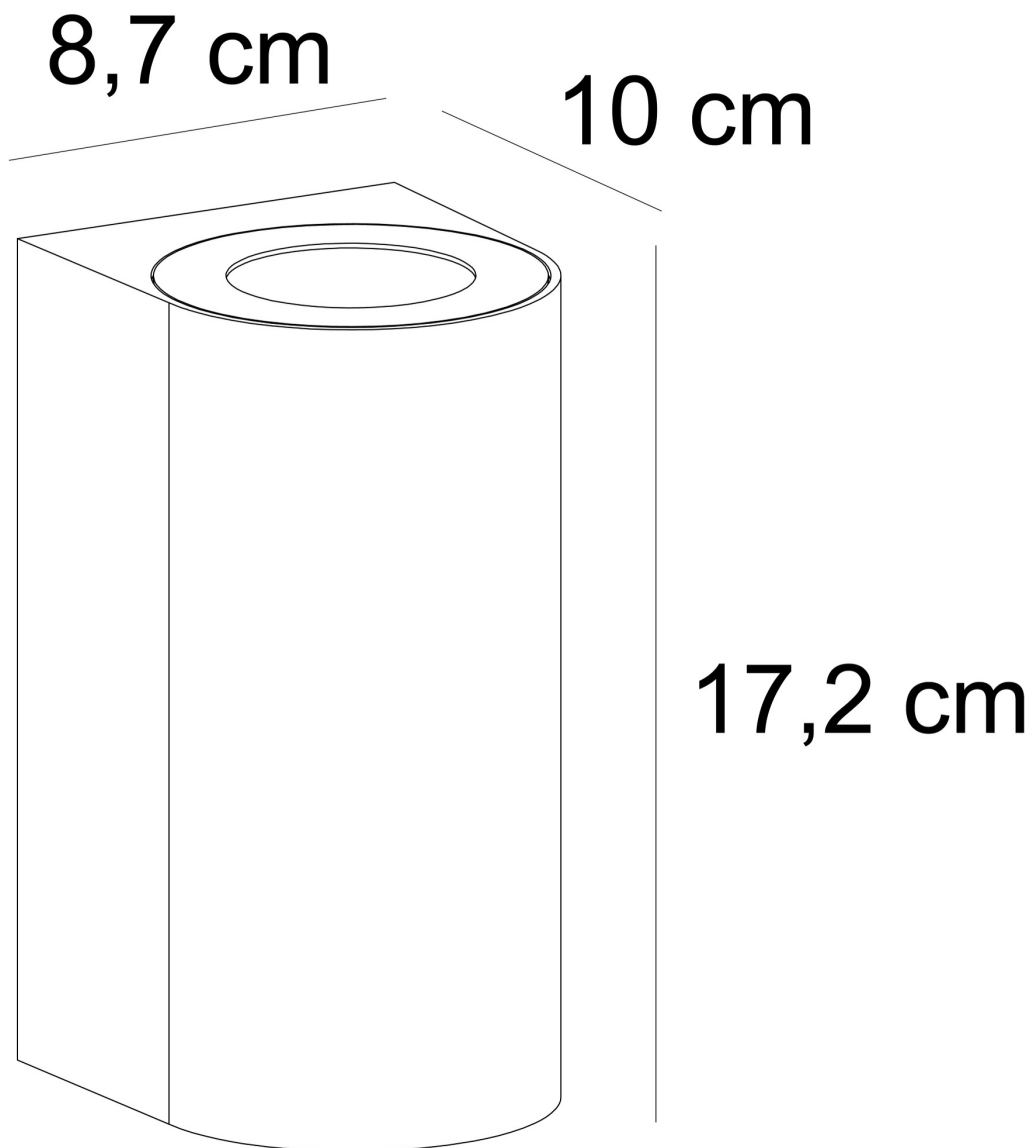

Nordlux - Canto Maxi 2 - 49721031 - Galvanized Steel Clear Glass 2 Light IP44 Outdoor Wall Washer Light