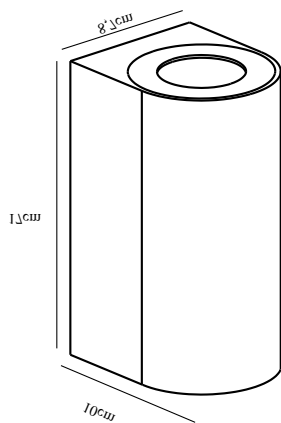

# CANTO MAXI 2 | WALL LIGHT | STAINLESS STEEL **nordlux**<sup>®</sup>

49721034

Voltage (V): 230 Volt

IP degree: IP44

Maximum bulb wattage (W):  
2X28W

Class (Class 1, Class 2, Class 3):

Class 1 (Earth contact)

Bulb base: GU10

Parallel connection: True

Height (cm): 17

Width (cm): 8.7

Projection (cm): 10

EAN: 5701581483880

TUN: 2050203

Item Number: 49721034

Pcs Per Master Carton: 3

Sales Box Height (cm): 17.8

Sales Box Width(cm): 10.6

Sales Box Depth (cm): 9.3

Sales Box Volume m<sup>3</sup>: 0.0018

Product net weight (kg): 0.65

Primary material: Stainless steel

Color of the Glass: Clear

Suitable for Seaside: No

Color: Stainless steel

• Both up- and downlight • Built-in parallel connection

Whether Canto Maxi 2 is placed indoors or outdoors, the lamp offers a unique lighting experience. The minimalist design makes the lamp both decorative and sculptural.