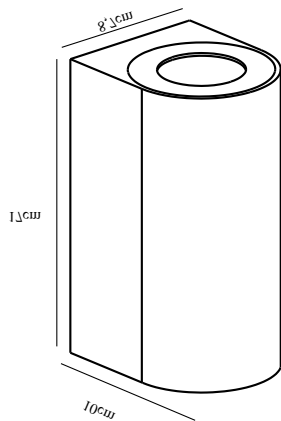

CANTO MAXI 2 | WALL LIGHT | WHITE

49721001

nordlux®

Voltage (V): 230 Volt
IP degree: IP44
Maximum bulb wattage (W):
2X28W
Class (Class 1, Class 2, Class 3):
Class 1 (Earth contact)
Bulb base: GU10
Parallel connection: True

Height (cm): 17
Width (cm): 8.7
Projection (cm): 10
EAN: 5701581483484
TUN: 2050195
Item Number: 49721001

Pcs Per Master Carton: 3
Sales Box Height (cm): 17.8
Sales Box Width(cm): 10.6
Sales Box Depth (cm): 9.3
Sales Box Volume m³ : 0.0018
Product net weight (kg): 0.5

Primary material: Aluminium
Color of the Glass: Clear
Suitable for Seaside: No
Color: White

• Both up- and downlight • Built-in parallel connection

Whether Canto Maxi 2 is placed indoors or outdoors, the lamp offers a unique lighting experience. The minimalist design makes the lamp both decorative and sculptural.