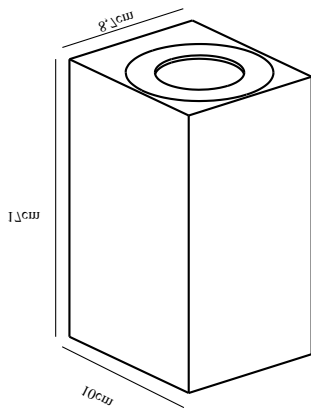

# CANTO MAXI KUBI 2 | WALL LIGHT | GALVANIZED nordlux®

49731031

Voltage (V): 230 Volt  
IP degree: IP44  
Maximum bulb wattage (W):  
2X28W  
Class (Class 1, Class 2, Class 3):  
Class 1 (Earth contact)  
Bulb base: GU10  
Parallel connection: True

Height (cm): 16  
Width (cm): 8.5  
Projection (cm): 10  
EAN: 5701581485785  
TUN: 2050210  
Item Number: 49731031  
Pcs Per Master Carton: 3

Sales Box Height (cm): 17  
Sales Box Width(cm): 9  
Sales Box Depth (cm): 10.6  
Sales Box Volume m<sup>3</sup> : 0.0016  
Product net weight (kg): 0.9

Canto Kubi Maxi provides a unique lighting experience, where light flows both up and down. The cubic design exudes Nordic minimalism and makes the lamp both decorative and sculptural. Canto Kubi Maxi can be connected in parallel to multiple lamps, making the lamp extremely functional.