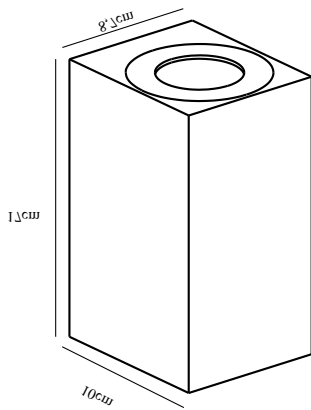

CANTO MAXI KUBI 2 | WALL LIGHT | WHITE

49731001

nordlux®

Voltage (V): 230 Volt
IP degree: IP44
Maximum bulb wattage (W):
2X28W
Class (Class 1, Class 2, Class 3):
Class 1 (Earth contact)
Bulb base: GU10
Parallel connection: True

Height (cm): 17
Width (cm): 8.7
Projection (cm): 10
EAN: 5701581476080
TUN: 2042404
Item Number: 49731001

Pcs Per Master Carton: 3
Sales Box Height (cm): 17.8
Sales Box Width(cm): 10.6
Sales Box Depth (cm): 9.3
Sales Box Volume m³ : 0.0018
Product net weight (kg): 0.55

Primary material: Aluminium
Color of the Glass: Clear
Suitable for Seaside: No
Color: White

• Both up- and downlight • Built-in parallel connection

Canto Kubi Maxi provides a unique lighting experience, where light flows both up and down. The cubic design exudes Scandinavian minimalism and makes the lamp both decorative and sculptural. Canto Kubi Maxi can be connected in parallel to multiple lamps, making the lamp extremely functional.