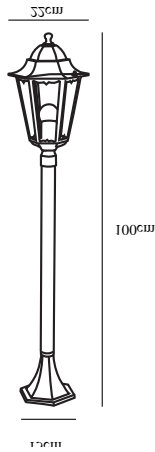

CARDIFF | GARDEN LIGHT | BLACK

74398003

nordlux®

Voltage (V): 230 Volt
IP degree: IP44
Maximum bulb wattage (W): 60W
Class (Class 1, Class 2, Class 3):
Class 1 (Earth contact)
Bulb base: E27
Parallel connection: True

Primary material: Aluminium
Secondary material: Glass
Color of the Glass: Clear
Suitable for Seaside: No
Color: Black

Height (cm): 100
Width (cm): 21
Tube Diameter (cm): 4
Shade Diameter (cm): 22
Outdoor base dimension (cm): 15

EAN: 5701581256972
TUN: 1382547
Item Number: 74398003

Pcs Per Master Carton: 3
Sales Box Height (cm): 43
Sales Box Width(cm): 21
Sales Box Depth (cm): 25
Sales Box Volume m³ : 0.0226
Product net weight (kg): 1.579

• Romantic design • Build-in parallel connection

Cardiff outdoor pillar light. The elegant pillar light has a height of 100 cm and is made of black lacquered aluminium. The pillar light can be used to illuminate the walkway leading to the front door.