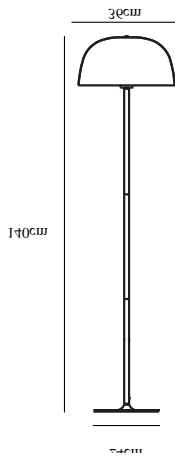

CERA | FLOOR LAMP | BRASS

2010244035

nordlux®

Voltage (V): 230 Volt
IP degree: IP20
Maximum bulb wattage (W): 60W
Class (Class 1, Class 2, Class 3):
Class 2 (Double isolated)
Bulb base: E27
Switch placement: On the cable

Primary material: Metal
Color of the cable: Black
Length of the cable (cm): 150
Surface material of the cable:
Textile
Is the cable replaceable: False
Color: Brass

Height (cm): 140
Tube Diameter (cm): 1.9
Shade Diameter (cm): 36
Outdoor base dimension (cm): 24

EAN: 5704924001338
TUN: 2100509
Item Number: 2010244035
Pcs Per Master Carton: 2

Sales Box Height (cm): 30
Sales Box Width (cm): 38
Sales Box Depth (cm): 38
Sales Box Volume m³: 0.0433
Product net weight (kg): 4.08