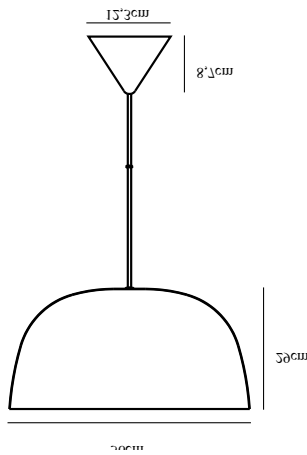

CERA | PENDANT | BRASS

2010203035

nordlux®

Voltage (V): 230 Volt
IP degree: IP20
Maximum bulb wattage (W): 60W
Class (Class 1, Class 2, Class 3):
Class 2 (Double isolated)
Bulb base: E27

Primary material: Metal
Color of the cable: Black
Length of the cable (cm): 200
Surface material of the cable:
Textile
Is the cable replaceable: False
Color: Brass

Width (cm): 36
Shade Diameter (cm): 36
Shade Height (cm): 29
Length (cm): 36

EAN: 5704924001314
TUN: 2100506
Item Number: 2010203035
Pcs Per Master Carton: 2

Sales Box Height (cm): 20
Sales Box Width (cm): 38
Sales Box Depth (cm): 38
Sales Box Volume m³: 0.0289
Product net weight (kg): 1.26