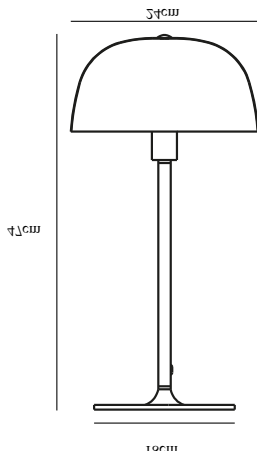

CERA | TABLE LAMP | BRASS

2010225035

nordlux®

Voltage (V): 230 Volt
IP degree: IP20
Maximum bulb wattage (W): 40W
Class (Class 1, Class 2, Class 3):
Class 2 (Double isolated)
Bulb base: E14
Switch placement: On the cable

Primary material: Metal
Color of the cable: Black
Length of the cable (cm): 150
Surface material of the cable:
Textile
Is the cable replaceable: False
Color: Brass

Height (cm): 47
Tube Diameter (cm): 1.6
Shade Diameter (cm): 24
Outdoor base dimension (cm): 18

EAN: 5704924001321
TUN: 2100508
Item Number: 2010225035
Pcs Per Master Carton: 3

Sales Box Height (cm): 37
Sales Box Width(cm): 20
Sales Box Depth (cm): 26
Sales Box Volume m³ : 0.0192
Product net weight (kg): 2.06