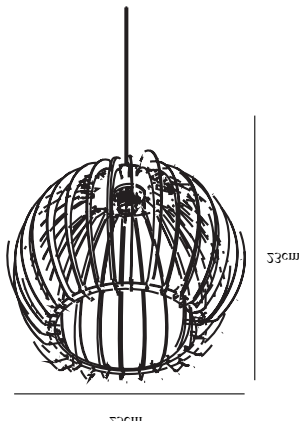

# CHINO 25 | PENDANT | NATURE

84823014

nordlux®

Voltage (V): 230 Volt  
IP degree: IP20  
Maximum bulb wattage (W): 60W  
Class (Class 1, Class 2, Class 3):  
Class 2 (Double isolated)  
Bulb base: E27  
Dimmerable: Yes with compatible  
bulb

Color: Nature  
Height (cm): 23  
Shade Diameter (cm): 25  
EAN: 5701581346284  
TUN: 1850667  
Item Number: 84823014

Pcs Per Master Carton: 3  
Sales Box Height (cm): 9  
Sales Box Width(cm): 22  
Sales Box Depth (cm): 22  
Sales Box Volume m<sup>3</sup> : 0.0044  
Product net weight (kg): 0.27

Primary material: Wood  
Color of the cable: Black  
Length of the cable (cm): 250  
Surface material of the cable:  
Plastic  
Is the cable replaceable: False

- Nature style • Wooden structure creates beautiful shadow play • Create your own design expression with a decorative bulb
- Experience the wooden structure of the beautiful poplar veneer • Knock-down packing for

Pendant light in a graphic design, with a shade composed of wooden slats providing pleasant light distribution. When the light bulb is visible between the slats, it is recommended to supply the light with a decorative bulb. The light is ideal over the kitchen or dining table – the light bulb is not included.