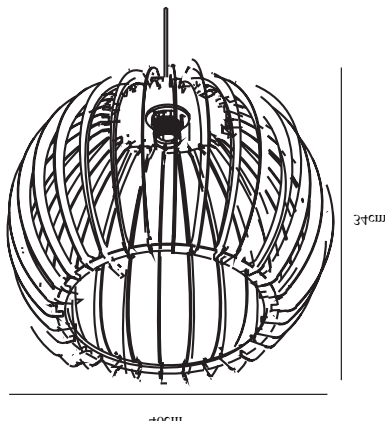

CHINO 40 | PENDANT | NATURE

84843014

nordlux®

Voltage (V): 230 Volt
IP degree: IP20
Maximum bulb wattage (W): 60W
Class (Class 1, Class 2, Class 3):
Class 2 (Double isolated)
Bulb base: E27
Dimmerable: Yes with compatible
bulb

Color: Nature
Height (cm): 34
Shade Diameter (cm): 40
EAN: 5701581346482
TUN: 1850669
Item Number: 84843014

Pcs Per Master Carton: 3
Sales Box Height (cm): 9
Sales Box Width(cm): 33
Sales Box Depth (cm): 34
Sales Box Volume m³ : 0.0101
Product net weight (kg): 0.33

Primary material: Wood
Color of the cable: Black
Length of the cable (cm): 250
Surface material of the cable:
Plastic
Is the cable replaceable: False

- Nature style • Wooden structure creates beautiful shadow play • Create your own design expression with a decorative bulb
- Experience the wooden structure of the beautiful poplar veneer • Knock-down packing for

Pendant light in a graphic design, with a shade composed of wooden slats providing pleasant light distribution. When the light bulb is visible between the slats, it is recommended to supply the light with a decorative bulb. The light is ideal over the kitchen or dining table – the light bulb is not included.