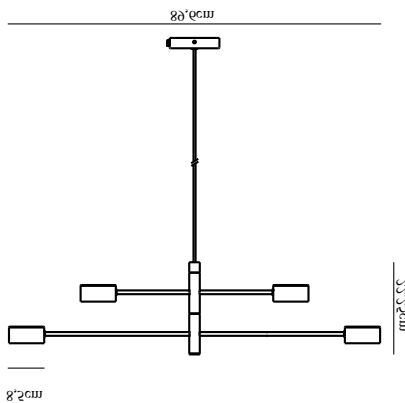

CLYDE | PENDANT | BLACK

2010803003

nordlux®

Voltage (V): 230 Volt
 IP degree: IP20
 Class (Class 1, Class 2, Class 3):
 Class 2 (Double isolated)
 Bulb base: LED Module

Height (cm): 22.25
 Width (cm): 8.5
 Shade Diameter (cm): 8.5
 Length (cm): 89.6
 Tilt Angle (°): 320

Sales Box Height (cm): 93
 Sales Box Width (cm): 11
 Sales Box Depth (cm): 23.5
 Sales Box Volume m³: 0.024
 Product net weight (kg): 2

Primary material: Metal
 Secondary material: Plastic
 Color of the cable: Black
 Length of the cable (cm): 200
 Surface material of the cable:
 Textile
 Is the cable replaceable: False
 Color: Black

EAN: 5704924001154
 TUN: 2100601
 Item Number: 2010803003
 Pcs Per Master Carton: 2

Brightness of light (Lumen): 350
 Color Temperature (K): 2700
 Ra-value : 80
 Lifetime (h): 25000
 Beam Angle (°) : 120
 Energy Class: F
 Actual Watt (W): 20