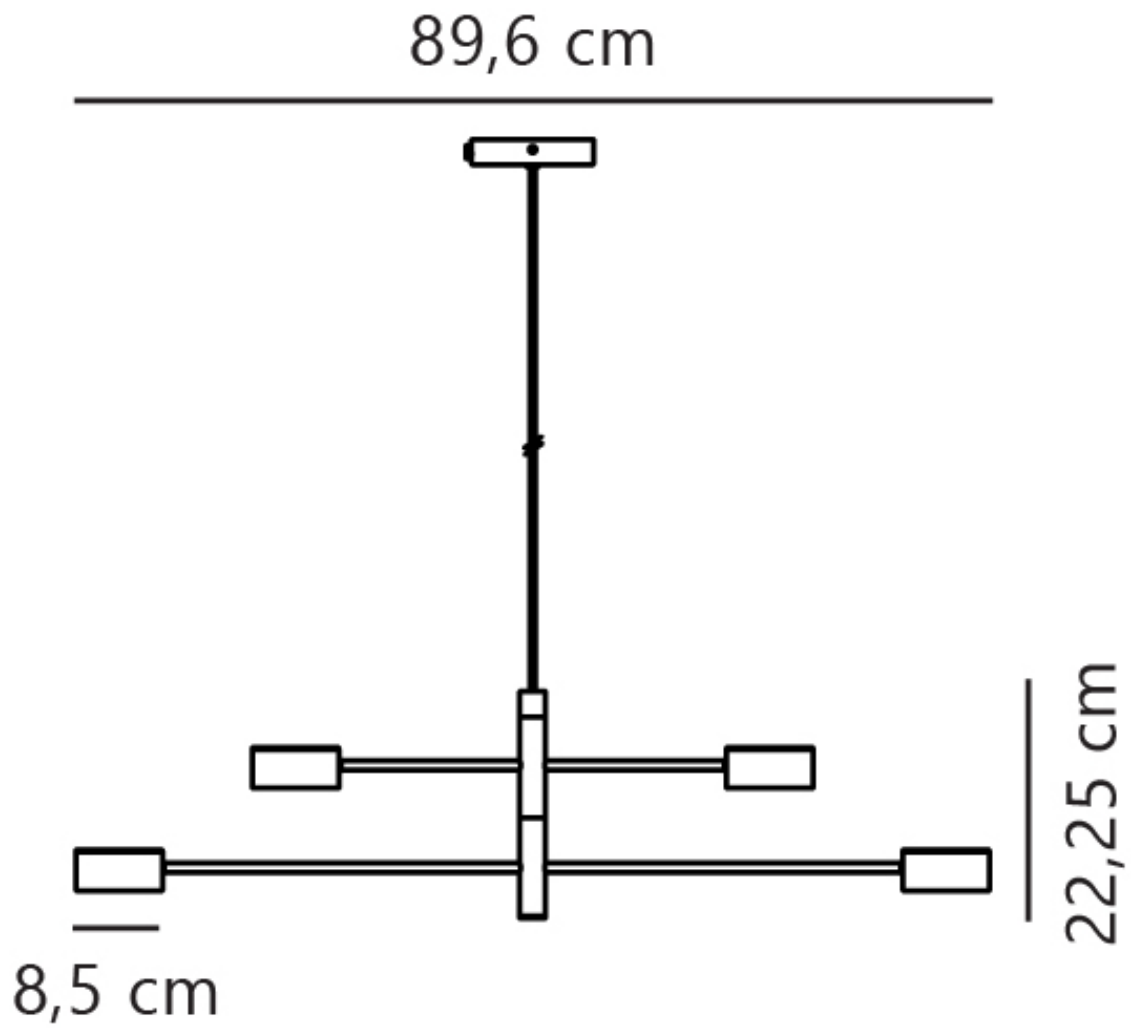

Nordlux - Clyde - 2010803003 - LED Black 4 Light Ceiling Pendant Light

CONTACT