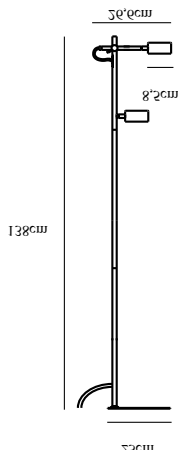

# CLYDE | FLOOR LAMP | BLACK

2010844003

nordlux®

Voltage (V): 230 Volt  
IP degree: IP20  
Class (Class 1, Class 2, Class 3):  
Class 2 (Double isolated)  
Bulb base: LED Module  
Switch placement: On the cable

Primary material: Metal  
Secondary material: Plastic  
Color of the cable: Black  
Length of the cable (cm): 150  
Surface material of the cable:  
Textile  
Is the cable replaceable: False  
Color: Black

Height (cm): 138  
Width (cm): 23  
Tube Diameter (cm): 1.6  
Shade Diameter (cm): 8.5  
Outdoor base dimension (cm): 23  
Length (cm): 26.6  
Tilt Angle (°): 130

EAN: 5704924001192  
TUN: 2100605  
Item Number: 2010844003  
Pcs Per Master Carton: 2

Sales Box Height (cm): 52.5  
Sales Box Width (cm): 9  
Sales Box Depth (cm): 26  
Sales Box Volume m<sup>3</sup>: 0.0123  
Product net weight (kg): 2.3

Brightness of light (Lumen): 350  
Color Temperature (K): 2700  
Ra-value : 80  
Lifetime (h): 25000  
Beam Angle (°) : 120  
Energy Class: F  
Actual Watt (W): 11