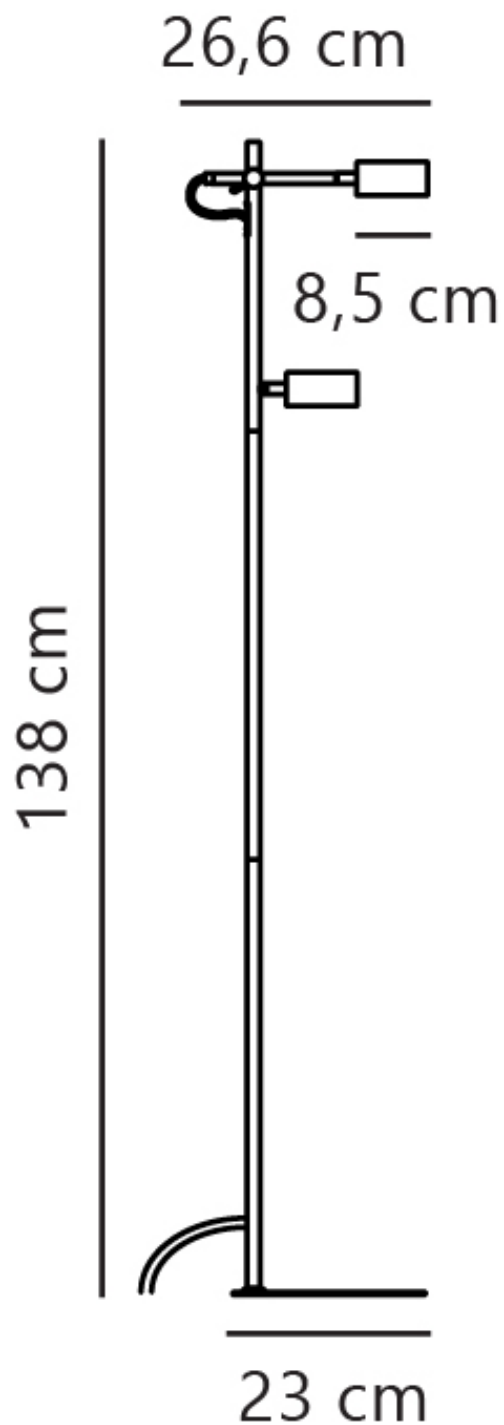

Nordlux - Clyde - 2010844003 - LED Black 2 Light Floor Reading Lamp

CONTACT