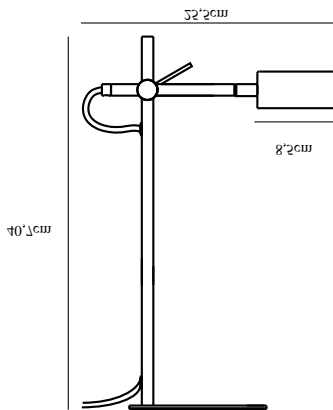

# CLYDE | TABLE LAMP | BLACK

2010835003

nordlux®

Voltage (V): 230 Volt  
IP degree: IP20  
Class (Class 1, Class 2, Class 3):  
Class 2 (Double isolated)  
Bulb base: LED Module  
Switch placement: On the cable

Primary material: Metal  
Secondary material: Plastic  
Color of the cable: Black  
Length of the cable (cm): 150  
Surface material of the cable:  
Textile  
Is the cable replaceable: False  
Color: Black

Height (cm): 40.7  
Width (cm): 15  
Tube Diameter (cm): 1.15  
Shade Diameter (cm): 8.5  
Length (cm): 25.5  
Tilt Angle (°): 130

EAN: 5704924001185  
TUN: 2100604  
Item Number: 2010835003  
Pcs Per Master Carton: 3

Sales Box Height (cm): 43.5  
Sales Box Width (cm): 5.5  
Sales Box Depth (cm): 18.5  
Sales Box Volume m<sup>3</sup>: 0.0044  
Product net weight (kg): 1.4

Brightness of light (Lumen): 350  
Color Temperature (K): 2700  
Ra-value : 80  
Lifetime (h): 25000  
Beam Angle (°) : 120  
Energy Class: F  
Actual Watt (W): 5.5