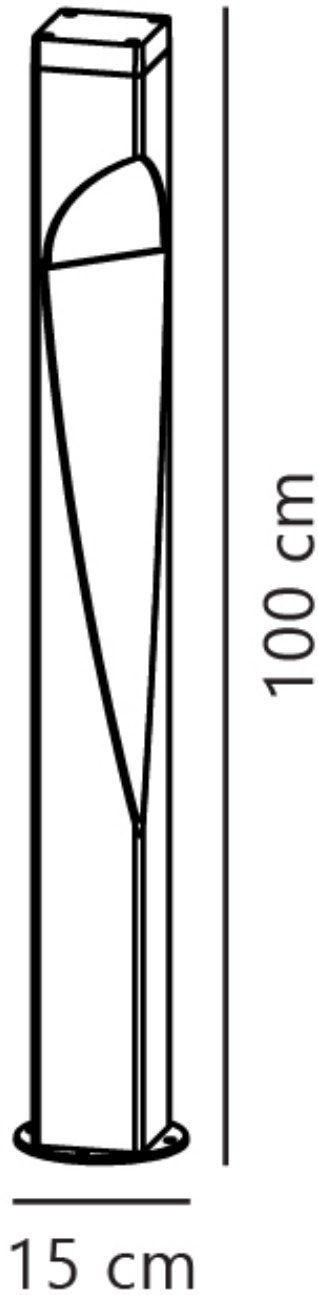

Nordlux - Concordia - 49018050 - Brushed Aluminium Clear Glass IP44 Outdoor Post Light