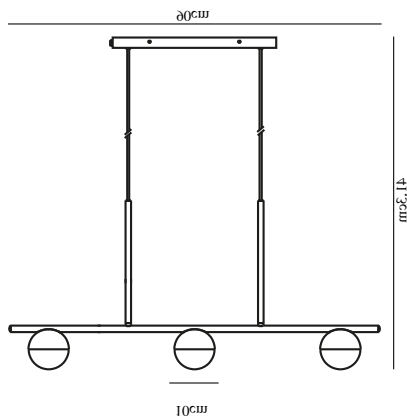

CONTINA 3-SPOT | PENDANT | BRASS

2010953035

nordlux®

Voltage (V): 230 Volt
IP degree: IP20
Maximum bulb wattage (W): 5W
Class (Class 1, Class 2, Class 3):
Class 2 (Double isolated)
Bulb base: G9

Primary material: Metal
Secondary material: Glass
Color of the Glass: Opal white
Color of the cable: White
Length of the cable (cm): 200
Surface material of the cable:
Textile
Color: Brass

Height (cm): 41.3
Width (cm): 10
Shade Diameter (cm): 10
Length (cm): 90

EAN: 5704924001710
TUN: 2100615
Item Number: 2010953035
Pcs Per Master Carton: 2

Sales Box Height (cm): 23
Sales Box Width (cm): 11
Sales Box Depth (cm): 93
Sales Box Volume m³: 0.0235
Product net weight (kg): 2.3

- Contemporary art deco style
- Matte white opal mouth blown glass
- Three lamp heads that emits a practical light

Contina combines attractive design and functionality, where it is the carefully selected details that make the series stand out and unique. The light frame is completed by a spherical opal white glass dome that hides the light source and spreads a soft glare free light into the room.