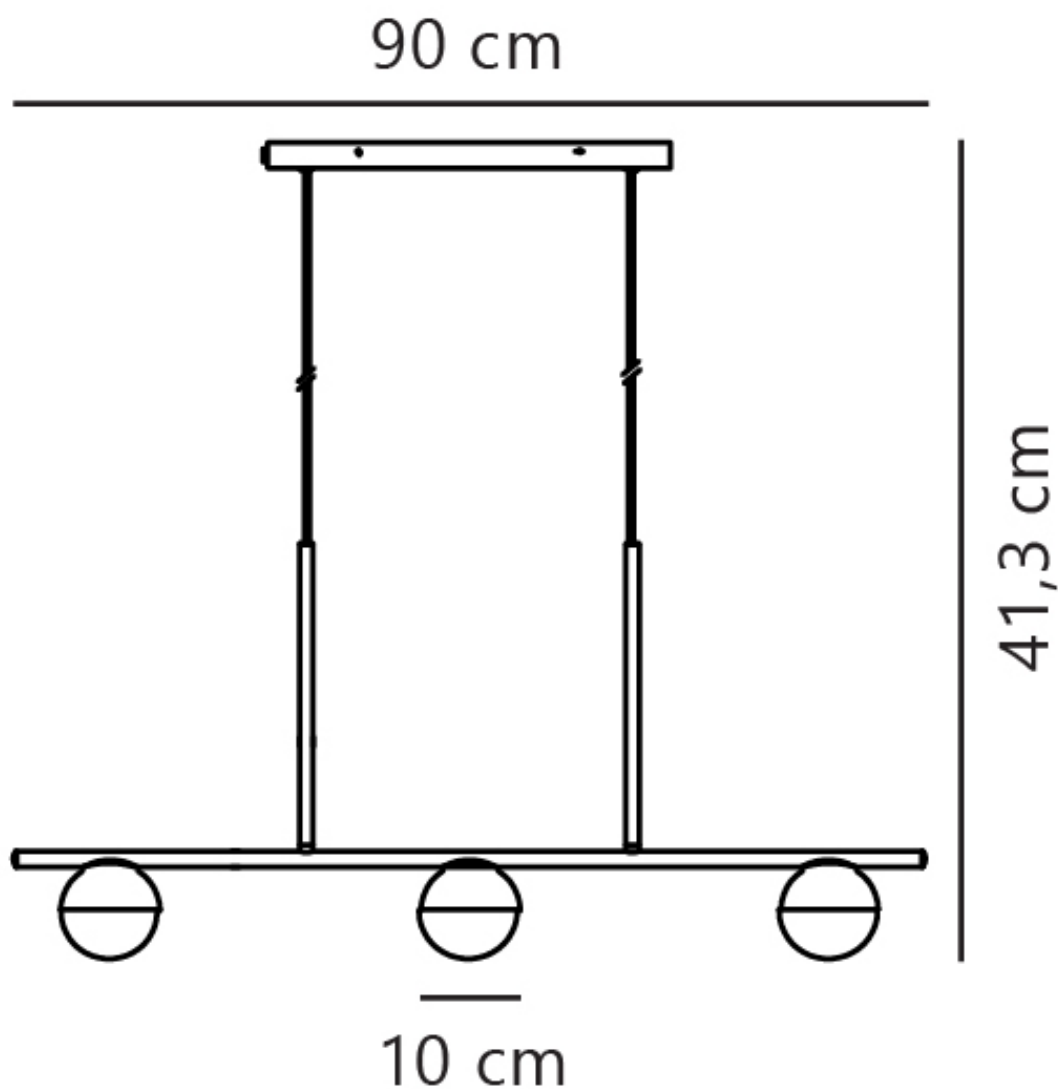

Nordlux - Contina - 2010953035 - Brass Opal Glass 3 Light Bar Ceiling Pendant Light

CONTACT