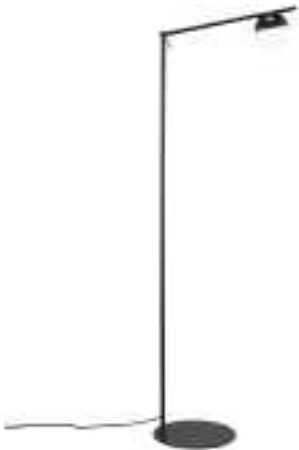

CONTINA | FLOOR LAMP | BLACK

2010994003

nordlux®

Voltage (V): 230 Volt
IP degree: IP20
Maximum bulb wattage (W): 5W
Class (Class 1, Class 2, Class 3):
Class 2 (Double isolated)
Bulb base: G9
Switch placement: On the cable

Height (cm): 139.5
Width (cm): 25
Tube Diameter (cm): 1.35
Shade Diameter (cm): 10
Outdoor base dimension (cm): 25
Length (cm): 35.5
Tilt Angle (°): 140

Sales Box Height (cm): 43.5
Sales Box Width (cm): 11.5
Sales Box Depth (cm): 27.5
Sales Box Volume m³: 0.0138
Product net weight (kg): 3

Primary material: Metal
Secondary material: Glass
Color of the Glass: Opal white
Color of the cable: Black
Length of the cable (cm): 150
Surface material of the cable:
Textile
Is the cable replaceable: False
Color: Black

Contina is a modern floor lamp in matte black metal with many functionalities and applications. The lamp head can be rotated to both sides, and simultaneously the upper part of the frame can be adjusted up and down.