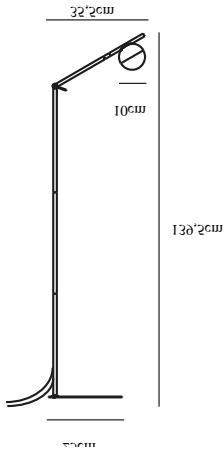

CONTINA | FLOOR LAMP | BLACK

2010994003

nordlux®

Voltage (V): 230 Volt
IP degree: IP20
Maximum bulb wattage (W): 5W
Class (Class 1, Class 2, Class 3):
Class 2 (Double isolated)
Bulb base: G9
Switch placement: On the cable

Height (cm): 139.5
Width (cm): 25
Tube Diameter (cm): 1.35
Shade Diameter (cm): 10
Outdoor base dimension (cm): 25
Length (cm): 35.5
Tilt Angle (°): 140

Sales Box Height (cm): 43.5
Sales Box Width (cm): 11.5
Sales Box Depth (cm): 27.5
Sales Box Volume m³: 0.0138
Product net weight (kg): 3

Primary material: Metal
Secondary material: Glass
Color of the Glass: Opal white
Color of the cable: Black
Length of the cable (cm): 150
Surface material of the cable:
Textile
Is the cable replaceable: False
Color: Black

EAN: 5704924001765
TUN: 2100620
Item Number: 2010994003
Pcs Per Master Carton: 2

- Contemporary art deco style
- Matte white opal mouth blown glass
- Adjustable lamp shade to both sides and up/down

Contina combines attractive design and functionality, where it is the carefully selected details that make the series stand out and unique. The light frame is completed by a spherical opal white glass dome that hides the light source and spreads a soft glare free light into the room.