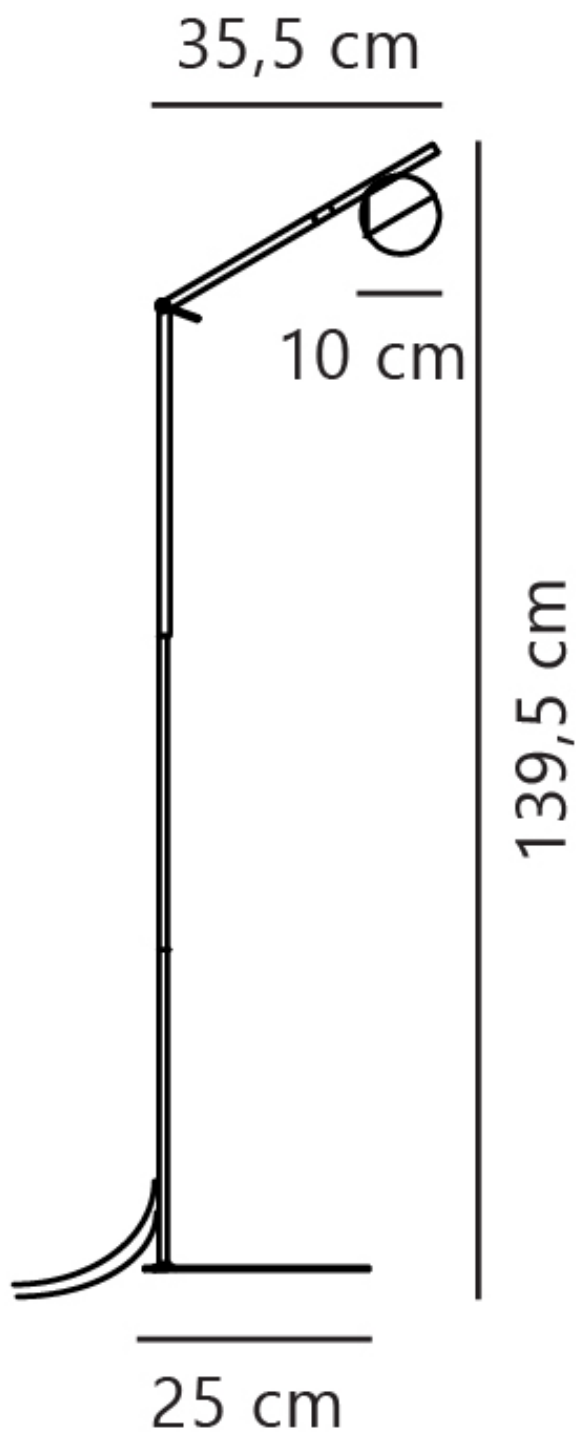

Nordlux - Contina - 2010994003 - Black Opal Glass Floor Reading Lamp

CONTACT