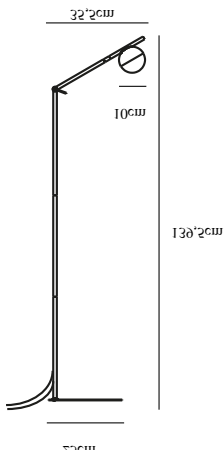

# CONTINA | FLOOR LAMP | BRASS

2010994035

nordlux®

Voltage (V): 230 Volt  
IP degree: IP20  
Maximum bulb wattage (W): 5W  
Class (Class 1, Class 2, Class 3):  
Class 2 (Double isolated)  
Bulb base: G9  
Switch placement: On the cable

Height (cm): 139.5  
Width (cm): 25  
Tube Diameter (cm): 1.35  
Shade Diameter (cm): 10  
Outdoor base dimension (cm): 25  
Length (cm): 35.5  
Tilt Angle (°): 140

Sales Box Height (cm): 43.5  
Sales Box Width (cm): 11.5  
Sales Box Depth (cm): 27.5  
Sales Box Volume m³: 0.0138  
Product net weight (kg): 3

Primary material: Metal  
Secondary material: Glass  
Color of the Glass: Opal white  
Color of the cable: White  
Length of the cable (cm): 150  
Surface material of the cable:  
Textile  
Is the cable replaceable: False  
Color: Brass

EAN: 5704924001772  
TUN: 2100621  
Item Number: 2010994035  
Pcs Per Master Carton: 2

- Contemporary art deco style
- Matte white opal mouth blown glass
- Adjustable lamp shade to both sides and up/down