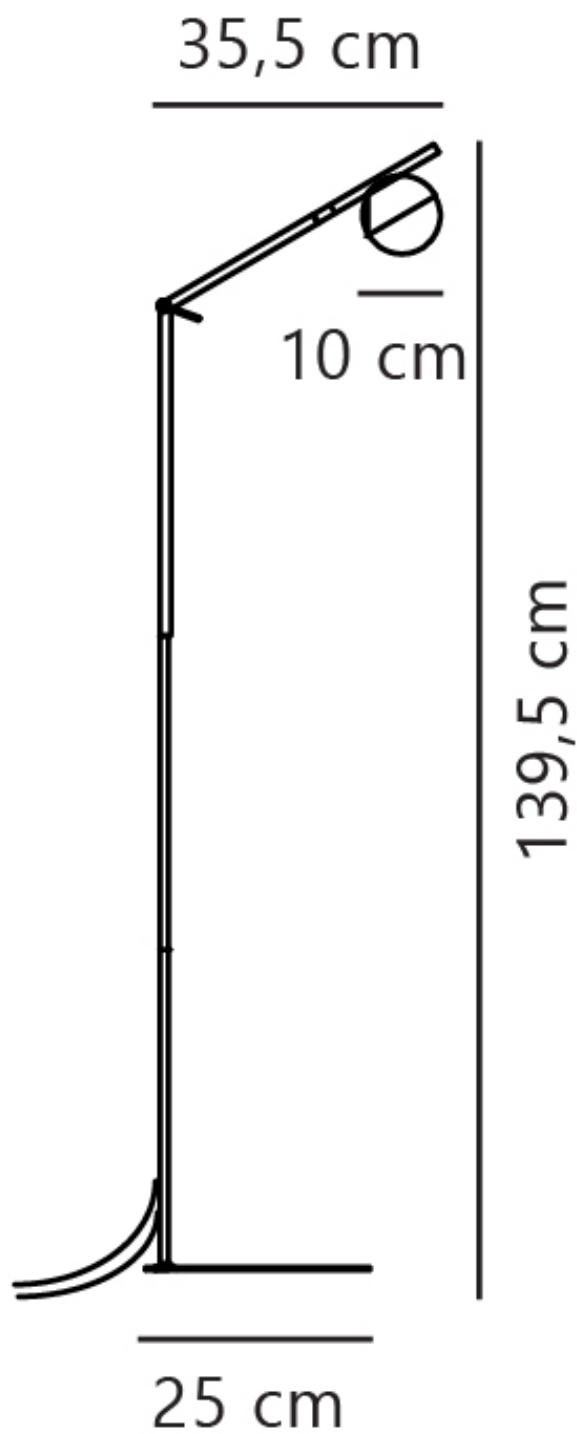

Nordlux - Contina - 2010994035 - Brass Opal Glass Floor Reading Lamp

CONTACT