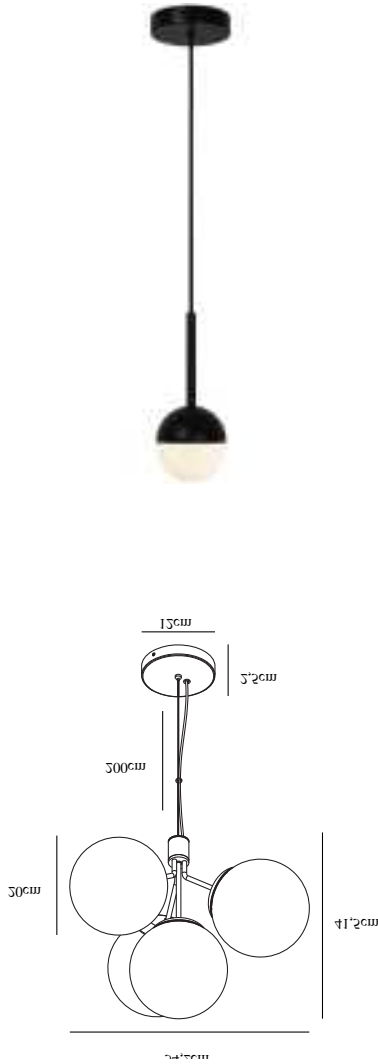

# CONTINA | PENDANT | BLACK

2113153003

nordlux®

Voltage (V): 230 Volt  
IP degree: IP20  
Maximum bulb wattage (W): 5W  
Class (Class 1, Class 2, Class 3):  
Class 2 (Double isolated)  
Bulb base: G9

Primary material: Metal  
Secondary material: Glass  
Color of the cable: Black  
Length of the cable (cm): 200  
Surface material of the cable:  
Textile  
Is the cable replaceable: False  
Color: Black

Height (cm): 23  
Width (cm): 10  
Shade Diameter (cm): 10  
Outdoor base dimension (cm): 12  
Length (cm): 10

EAN: 5704924006456  
TUN: 2148626  
Item Number: 2113153003  
Pcs Per Master Carton: 4

Sales Box Height (cm): 24  
Sales Box Width (cm): 13  
Sales Box Depth (cm): 13  
Sales Box Volume m<sup>3</sup>: 0.0041  
Product net weight (kg): 0.61

- Contemporary art deco style
- Matte white opal mouth blown glass
- Provides a soft, diffused light

The beautiful design of the Contina pendant completes the Contina series with carefully selected details that make the series really stand out. The light frame is completed by a spherical opal white glass ball that hides the light source and spreads a soft glare-free light into the room. The slim design ensures that the pendant does not take up any unnecessary space in the room.