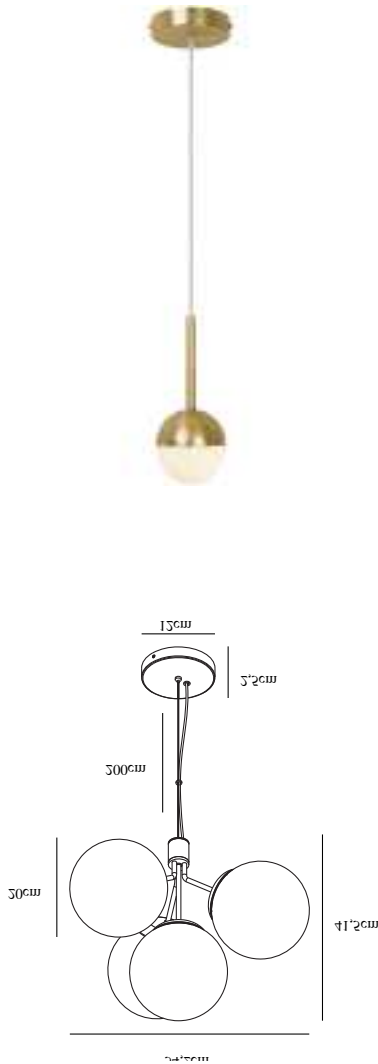

# CONTINA | PENDANT | BRASS

2113153035

nordlux®

Voltage (V): 230 Volt  
IP degree: IP20  
Maximum bulb wattage (W): 5W  
Class (Class 1, Class 2, Class 3):  
Class 2 (Double isolated)  
Bulb base: G9

Primary material: Metal  
Secondary material: Glass  
Color of the cable: White  
Length of the cable (cm): 200  
Surface material of the cable:  
Textile  
Is the cable replaceable: False  
Color: Brass

Height (cm): 23  
Width (cm): 10  
Shade Diameter (cm): 10  
Outdoor base dimension (cm): 12  
Length (cm): 10

EAN: 5704924006463  
TUN: 2148625  
Item Number: 2113153035  
Pcs Per Master Carton: 4

Sales Box Height (cm): 24  
Sales Box Width(cm): 13  
Sales Box Depth (cm): 13  
Sales Box Volume m<sup>3</sup> : 0.0041  
Product net weight (kg): 0.61

- Contemporary art deco style
- Matte white opal mouth blown glass
- Provides a soft, diffused light

The beautiful design of the Contina pendant completes the Contina series with carefully selected details that make the series really stand out. The light frame is completed by a spherical opal white glass ball that hides the light source and spreads a soft glare-free light into the room. The slim design ensures that the pendant does not take up any unnecessary space in the room.