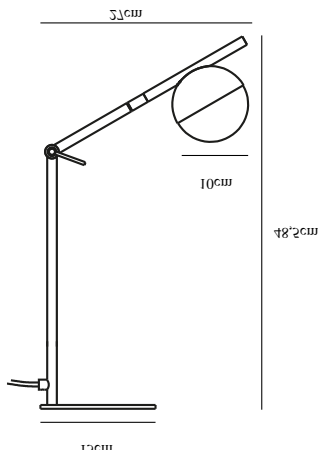

CONTINA | TABLE LAMP | BRASS

2010985035

nordlux®

Voltage (V): 230 Volt
IP degree: IP20
Maximum bulb wattage (W): 5W
Class (Class 1, Class 2, Class 3):
Class 2 (Double isolated)
Bulb base: G9
Switch placement: On the cable

Height (cm): 48.5
Width (cm): 15
Tube Diameter (cm): 1.25
Shade Diameter (cm): 10
Outdoor base dimension (cm): 15
Length (cm): 27
Tilt Angle (°): 130

Sales Box Height (cm): 34
Sales Box Width (cm): 11
Sales Box Depth (cm): 27
Sales Box Volume m³: 0.0101
Product net weight (kg): 1.4

Primary material: Metal
Secondary material: Glass
Color of the Glass: Opal white
Color of the cable: White
Length of the cable (cm): 150
Surface material of the cable:
Textile
Is the cable replaceable: False
Color: Brass

EAN: 5704924001758
TUN: 2100619
Item Number: 2010985035
Pcs Per Master Carton: 3

- Contemporary art deco style
- Matte white opal mouth blown glass
- Adjustable lamp shade to both sides and up/down

Contina combines attractive design and functionality, where it is the carefully selected details that make the series stand out and unique. The light frame is completed by a spherical opal white glass dome that hides the light source and spreads a soft glare free light into the room.