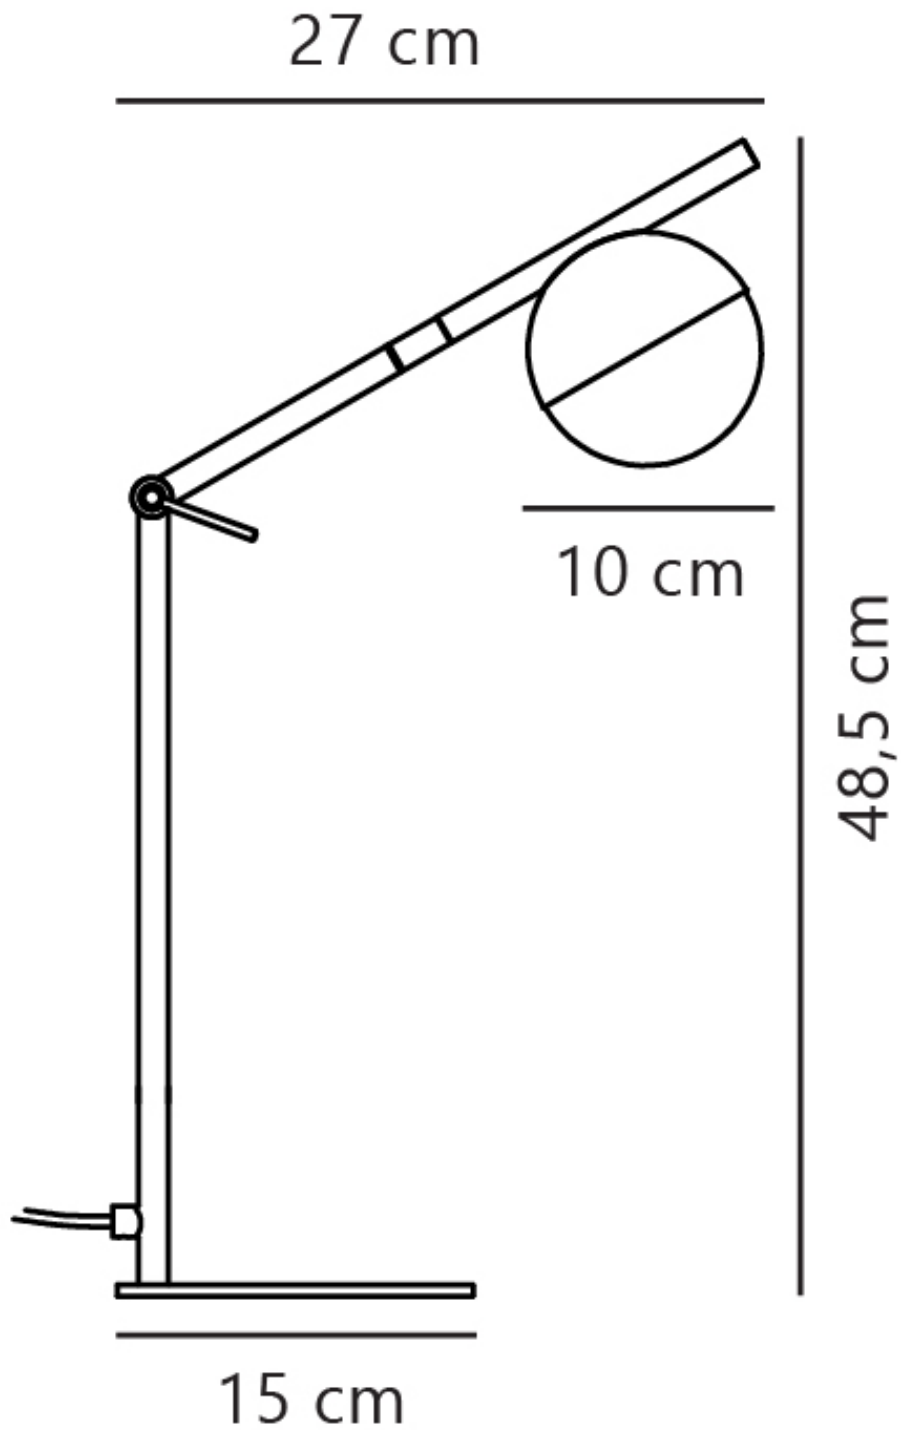

Nordlux - Contina - 2010985035 - Brass Opal Glass Task Table Lamp

CONTACT