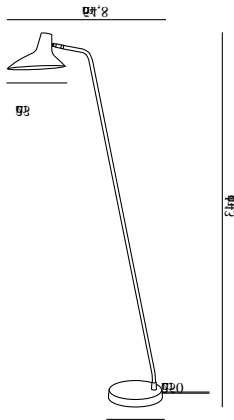

# DARCI | FLOOR LAMP | BLACK

2120584003

Voltage (V): 230 Volt  
IP degree: IP20  
Maximum bulb wattage (W): 25W  
Class (Class 1, Class 2, Class 3):  
Class 2 (Double isolated)  
Bulb base: E14  
Switch placement: On the cable

Primary material: Metal  
Secondary material: Plastic  
Color of the cable: Black  
Length of the cable (cm): 250  
Surface material of the cable:  
Textile  
Is the cable replaceable: False  
Color: Black

Height (cm): 143  
Width (cm): 23  
Tube Diameter (cm): 1.56  
Shade Diameter (cm): 23  
Shade Height (cm): 16.5  
Outdoor base dimension (cm): 23  
Length (cm): 54.8  
Tilt Angle (°): 135  
Turning Angle (°): 350

- Solid, high quality materials
- Swivel/tilt joint for easy adjustment of lamp head
- On/off floor switch on cable

With a cool and industrial design, the Darci series by Bjørn + Balle is both a highly functional and aesthetic addition to your home. Perfect next to your sofa, armchair or any other place in your home that needs a stylish and functional light. The beautifully curved lamp head is easily adjusted whether you need it for reading, working or just adding the right ambience to the room. High quality materials with a satin soft, matt surface radiate a modern and streamlined look.