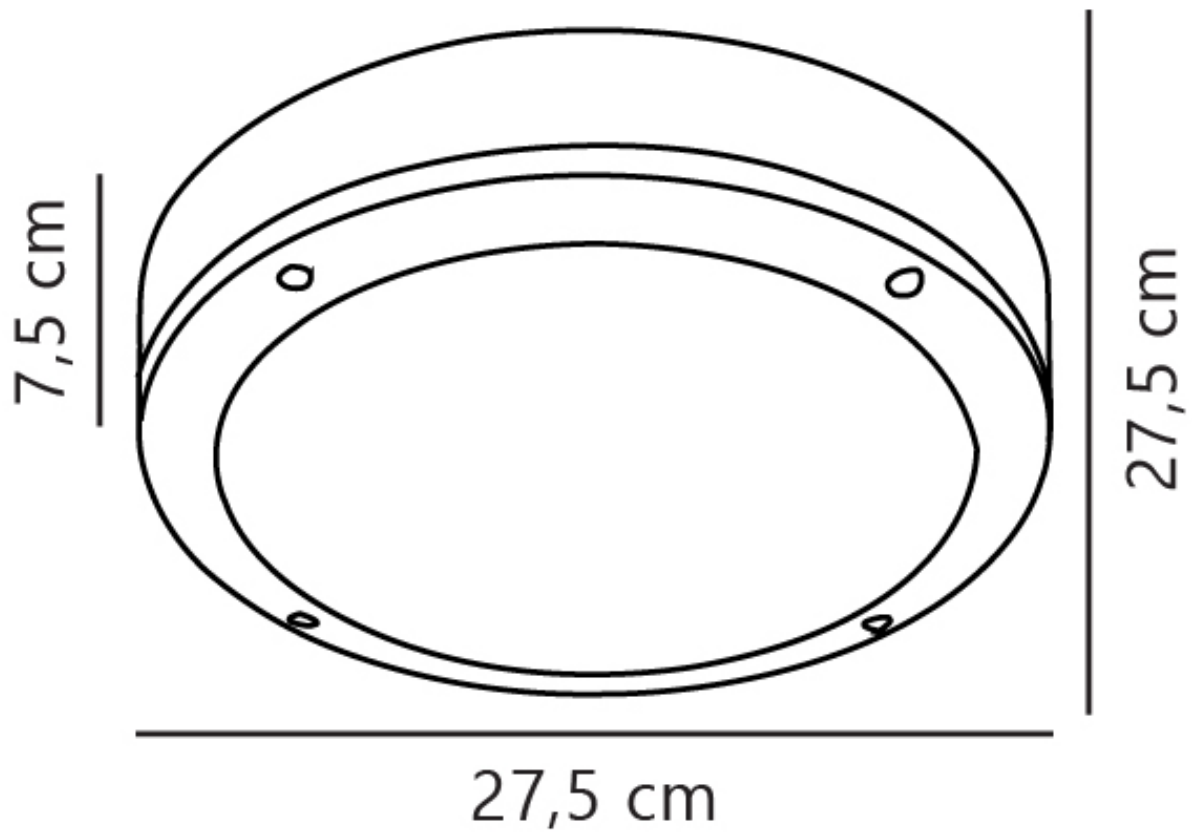

Nordlux - Desi 28 - 77646003 - Black Opal Glass 2 Light IP44 Outdoor Ceiling Flush Light