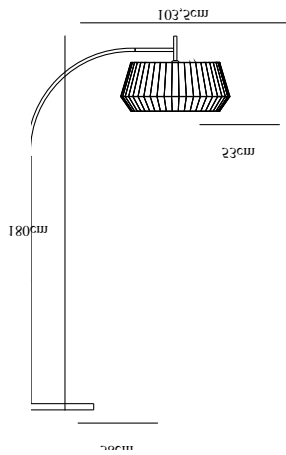

# DICTE | FLOOR LAMP | BEIGE

2112414009

nordlux®

Voltage (V): 230 Volt  
IP degree: IP20  
Maximum bulb wattage (W): 60W  
Class (Class 1, Class 2, Class 3):  
Class 2 (Double isolated)  
Bulb base: E27  
Switch placement: On the cable

Primary material: Textile  
Secondary material: Metal  
Color of the cable: Black  
Length of the cable (cm): 150  
Surface material of the cable:  
Plastic  
Is the cable replaceable: False  
Color: Beige

Height (cm): 180  
Width (cm): 53  
Tube Diameter (cm): 2.2  
Shade Diameter (cm): 53  
Outdoor base dimension (cm): 38  
Length (cm): 103.5

EAN: 5704924005602  
TUN: 2148752  
Item Number: 2112414009  
Pcs Per Master Carton: 1

Sales Box Height (cm): 33  
Sales Box Width(cm): 68  
Sales Box Depth (cm): 54  
Sales Box Volume m<sup>3</sup> : 0.1212  
Product net weight (kg): 12.017

• Soft and natural design • Handtied pleated cotton shade