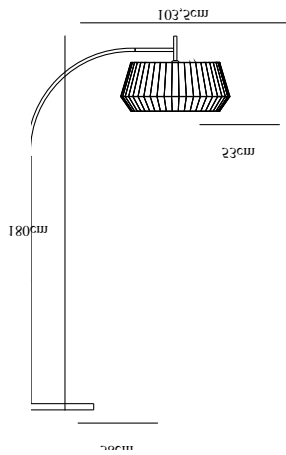

DICTE | FLOOR LAMP | WHITE

2112414001

nordlux®

Voltage (V): 230 Volt
IP degree: IP20
Maximum bulb wattage (W): 60W
Class (Class 1, Class 2, Class 3):
Class 2 (Double isolated)
Bulb base: E27
Switch placement: On the cable

Primary material: Textile
Secondary material: Metal
Color of the cable: Black
Length of the cable (cm): 150
Surface material of the cable:
Plastic
Is the cable replaceable: False
Color: White

Height (cm): 180
Width (cm): 53
Tube Diameter (cm): 2.2
Shade Diameter (cm): 53
Outdoor base dimension (cm): 38
Length (cm): 103.5

EAN: 5704924005596
TUN: 2148751
Item Number: 2112414001
Pcs Per Master Carton: 1

Sales Box Height (cm): 33
Sales Box Width(cm): 68
Sales Box Depth (cm): 54
Sales Box Volume m³ : 0.1212
Product net weight (kg): 12.017