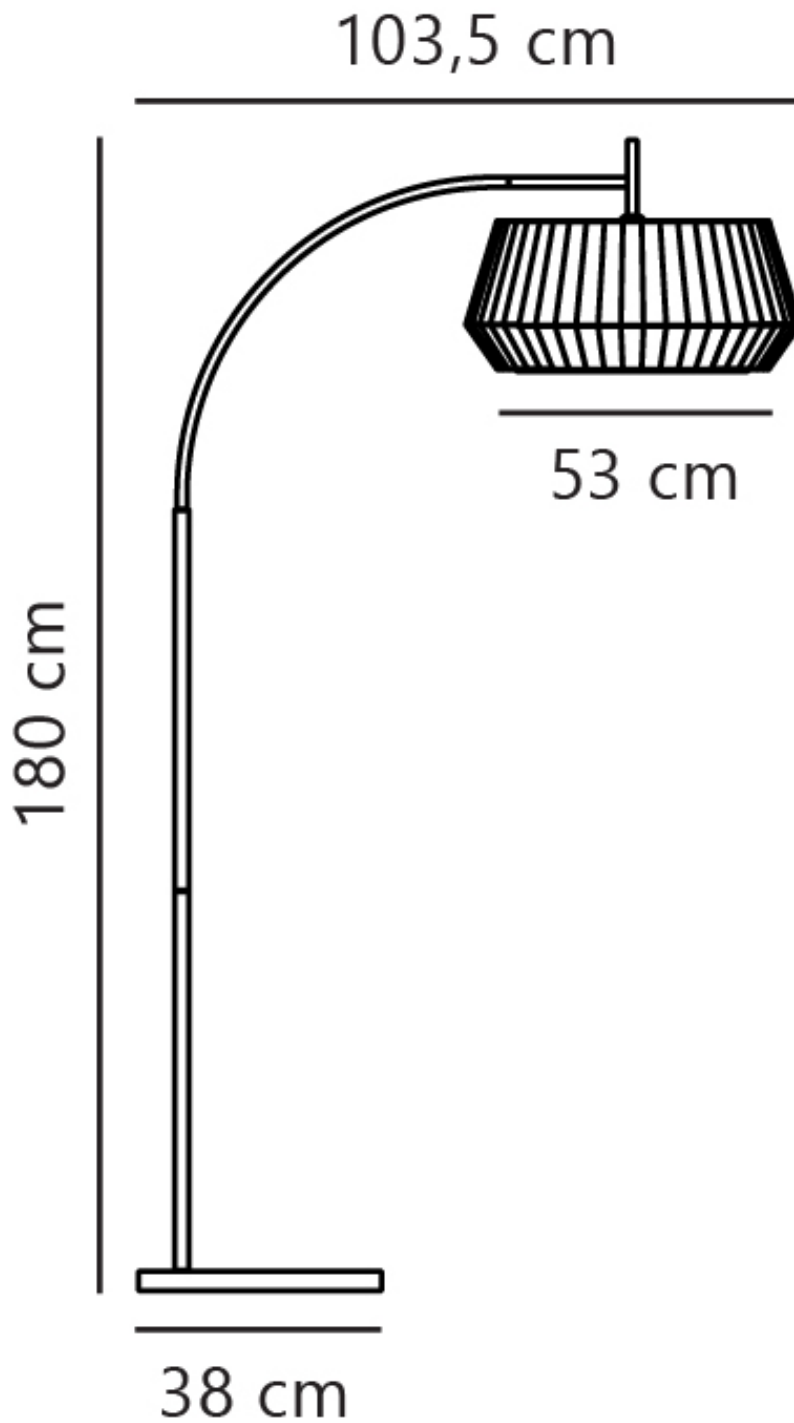

Nordlux - Dicte - 2112414001 - Black White Pleated Floor Reading Lamp

CONTACT