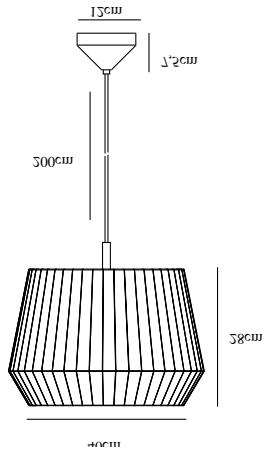

DICTE 40 | PENDANT | BEIGE

2112353009

nordlux®

Voltage (V): 230 Volt
IP degree: IP20
Maximum bulb wattage (W): 60W
Class (Class 1, Class 2, Class 3):
Class 2 (Double isolated)
Bulb base: E27

Primary material: Textile
Secondary material: Metal
Color of the cable: Black
Length of the cable (cm): 200
Surface material of the cable:
Plastic
Is the cable replaceable: False
Color: Beige

Height (cm): 33.7
Width (cm): 40
Shade Diameter (cm): 40
Length (cm): 40

EAN: 5704924005527
TUN: 2148655
Item Number: 2112353009
Pcs Per Master Carton: 2

Sales Box Height (cm): 41
Sales Box Width (cm): 41
Sales Box Depth (cm): 28.5
Sales Box Volume m³: 0.0479
Product net weight (kg): 0.94