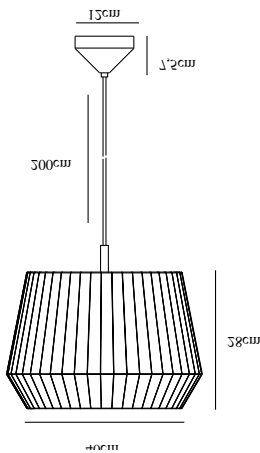

# DICTE 40 | PENDANT | WHITE

2112353001

nordlux®

Voltage (V): 230 Volt  
IP degree: IP20  
Maximum bulb wattage (W): 60W  
Class (Class 1, Class 2, Class 3):  
Class 2 (Double isolated)  
Bulb base: E27

Primary material: Textile  
Secondary material: Metal  
Color of the cable: Black  
Length of the cable (cm): 200  
Surface material of the cable:  
Plastic  
Is the cable replaceable: False  
Color: White

Height (cm): 33.7  
Width (cm): 40  
Shade Diameter (cm): 40  
Lenght (cm): 40

EAN: 5704924005510  
TUN: 2148657  
Item Number: 2112353001  
Pcs Per Master Carton: 2

Sales Box Height (cm): 41  
Sales Box Width(cm): 41  
Sales Box Depth (cm): 28.5  
Sales Box Volume m<sup>3</sup> : 0.0479  
Product net weight (kg): 0.94

• Soft and natural design • Handtied pleated cotton shade

The round shade of the Dicte series is made from soft, handtied fabric that adds a cosy and homey feel to every room. The pleated cotton shade ensures a soft and diffused light that is perfect for lighting up a corner or your dining table.