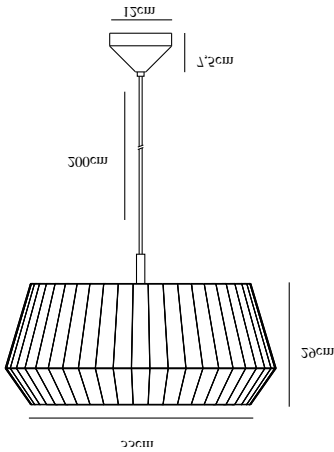

# DICTE 53 | PENDANT | WHITE

2112373001

nordlux®

Voltage (V): 230 Volt  
IP degree: IP20  
Maximum bulb wattage (W): 60W  
Class (Class 1, Class 2, Class 3):  
Class 2 (Double isolated)  
Bulb base: E27

Primary material: Textile  
Secondary material: Metal  
Color of the cable: Black  
Length of the cable (cm): 200  
Surface material of the cable:  
Plastic  
Is the cable replaceable: False  
Color: White

Height (cm): 29  
Width (cm): 53  
Shade Diameter (cm): 53  
Length (cm): 53

EAN: 5704924005534  
TUN: 2148654  
Item Number: 2112373001  
Pcs Per Master Carton: 2

Sales Box Height (cm): 53.5  
Sales Box Width (cm): 53.5  
Sales Box Depth (cm): 23.5  
Sales Box Volume m<sup>3</sup>: 0.0673  
Product net weight (kg): 1.22