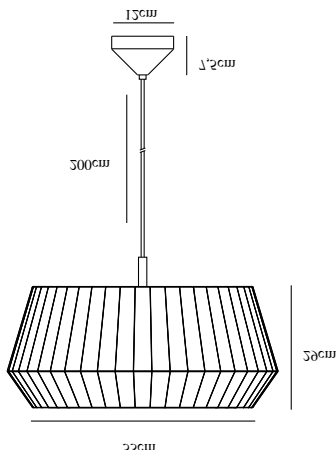

DICTE 53 | PENDANT | BEIGE

2112373009

nordlux®

Voltage (V): 230 Volt
IP degree: IP20
Maximum bulb wattage (W): 60W
Class (Class 1, Class 2, Class 3):
Class 2 (Double isolated)
Bulb base: E27

Primary material: Textile
Secondary material: Metal
Color of the cable: Black
Length of the cable (cm): 200
Surface material of the cable:
Plastic
Is the cable replaceable: False
Color: Beige

Height (cm): 29
Width (cm): 53
Shade Diameter (cm): 53
Length (cm): 53

EAN: 5704924005541
TUN: 2148653
Item Number: 2112373009
Pcs Per Master Carton: 2

Sales Box Height (cm): 53.5
Sales Box Width (cm): 53.5
Sales Box Depth (cm): 23.5
Sales Box Volume m³: 0.0673
Product net weight (kg): 1.22

• Soft and natural design • Handtied pleated cotton shade

The round shade of the Dicte series is made from soft, handtied fabric that adds a cosy and homey feel to every room. The pleated cotton shade ensures a soft and diffused light that is perfect for lighting up your dining table.