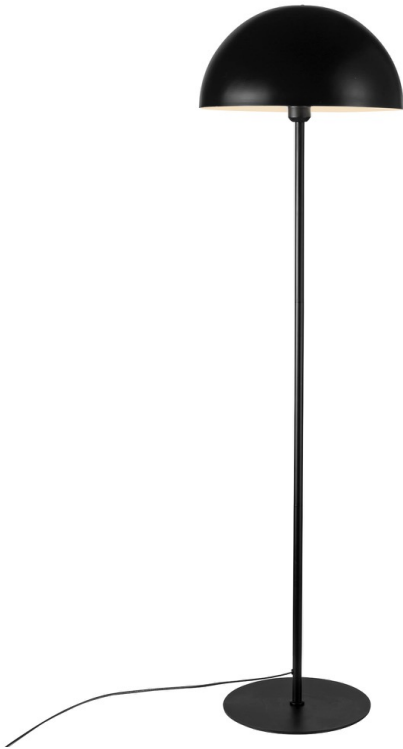

Nordlux - Ellen - 48584003 - Black Floor Lamp

REFERENCE

- SKU: FCL-14008
- Supplier SKU: 48584003
- Barcode: 5701581458888

DESCRIPTION

With references to minimalist and timeless Scandinavian design, Ellen fits beautifully into most interior designs. The rounded shade creates an elegant and contemporary contrast to the lightweight frame and contributes visual volume and a wide field of light. Ellen is the perfect floor lamp to brighten up your home with a soft and pleasant light.

CATEGORY

- Brand: Nordlux
- Family: Ellen
- Category: Indoor Lighting / Floor / Decorative

APPEARANCE

- Base: Matt Black Paint

DIMENSION

- Height: 1400mm
- Diameter: 400mm
- Weight: 3kg

LIGHT SOURCE

- Lamp included: No
- Lamp detail: 40W Max E27 ES (required)
- Non-dimmable
- Energy class: Not applicable
- Switch: In-line On/Off Switch