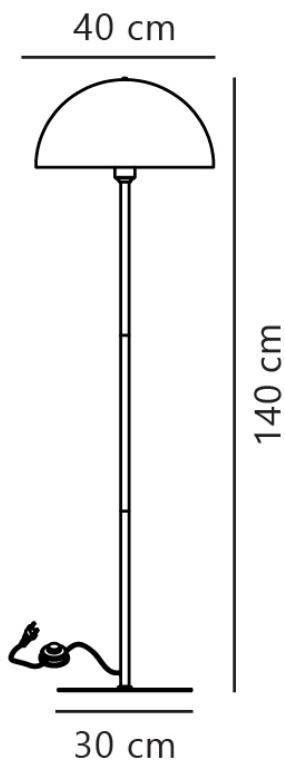

Nordlux - Ellen - 48584003 - Black Floor Lamp

REFERENCE

- SKU: FCL-14008
- Supplier SKU: 48584003
- Barcode: 5701581458888

DESCRIPTION

With references to minimalist and timeless Scandinavian design, Ellen fits beautifully into most interior designs. The rounded shade creates an elegant and contemporary contrast to the lightweight frame and contributes visual volume and a wide field of light. Ellen is the perfect floor lamp to brighten up your home with a soft and pleasant light.

CATEGORY

- Brand: Nordlux
- Family: Ellen
- Category: Indoor Lighting / Floor / Decorative

APPEARANCE

- Base: Matt Black Paint

DIMENSION

- Height: 1400mm
- Diameter: 400mm
- Weight: 3kg

LIGHT SOURCE

- Lamp included: No
- Lamp detail: 40W Max E27 ES (required)
- Non-dimmable
- Energy class: Not applicable
- Switch: In-line On/Off Switch