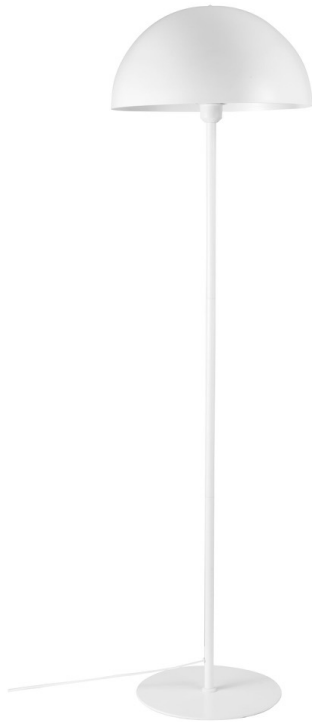

Nordlux - Ellen - 48584001 - White Floor Lamp

## DESCRIPTION

With references to minimalist and timeless Scandinavian design, Ellen fits beautifully into most interior designs. The rounded shade creates an elegant and contemporary contrast to the lightweight frame and contributes visual volume and a wide field of light. Ellen is the perfect floor lamp to brighten up your home with a soft and pleasant light.

## APPEARANCE

- Base: Matt White Paint

## DIMENSION

- Height: 1400mm
- Diameter: 400mm
- Weight: 3kg