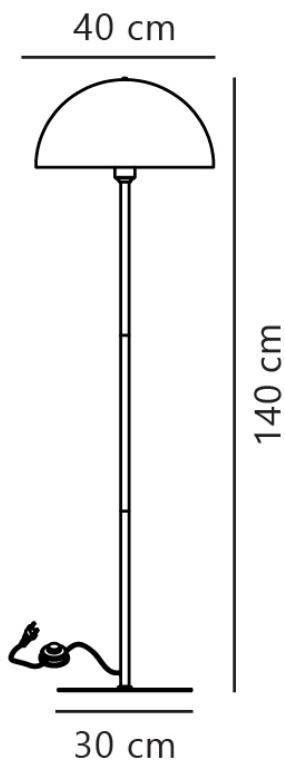

Nordlux - Ellen - 48584001 - White Floor Lamp

## DIMENSION

- Height: 1400mm
- Diameter: 400mm
- Weight: 3kg