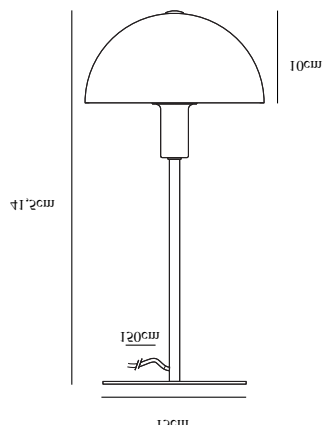

ELLEN 20 | TABLE LAMP | BLACK

48555003

nordlux®

Voltage (V): 220-240 Volt
IP degree: IP20
Maximum bulb wattage (W): 40W
Class (Class 1, Class 2, Class 3):
Class 2 (Double isolated)
Bulb base: E14
Dimmerable: Yes with compatible
bulb
Switch placement: On the base
Parallel connection: False

Primary material: Metal
Secondary material: Plastic
Color of the cable: Black
Length of the cable (cm): 150
Surface material of the cable:
Textile
Is the cable replaceable: False

Color: Black
Height (cm): 40
Width (cm): 20
Tube Diameter (cm): 1.15
Shade Diameter (cm): 20
Shade Height (cm): 10
Outdoor base dimension (cm): 15
Lenght (cm): 20

EAN: 5701581458185
TUN: 2042322
Item Number: 48555003

Pcs Per Master Carton: 3
Sales Box Height (cm): 32.5
Sales Box Width(cm): 22
Sales Box Depth (cm): 20
Sales Box Volume m³ : 0.0143
Product net weight (kg): 1.12