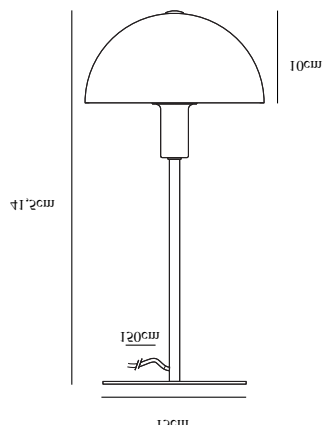

ELLEN 20 | TABLE LAMP | GREEN

48555023

nordlux®

Voltage (V): 220-240 Volt
IP degree: IP20
Maximum bulb wattage (W): 40W
Class (Class 1, Class 2, Class 3):
Class 2 (Double isolated)
Bulb base: E14
Dimmerable: Yes with compatible
bulb
Switch placement: On the base
Parallel connection: False

Primary material: Metal
Secondary material: Plastic
Color of the cable: White
Length of the cable (cm): 150
Surface material of the cable:
Textile
Is the cable replaceable: False

Color: Green
Height (cm): 40
Width (cm): 20
Tube Diameter (cm): 1.15
Shade Diameter (cm): 20
Shade Height (cm): 10
Outdoor base dimension (cm): 15
Lenght (cm): 20

EAN: 5701581458284
TUN: 2042323
Item Number: 48555023

Pcs Per Master Carton: 3
Sales Box Height (cm): 32.5
Sales Box Width(cm): 22
Sales Box Depth (cm): 20
Sales Box Volume m³ : 0.0143
Product net weight (kg): 1.12